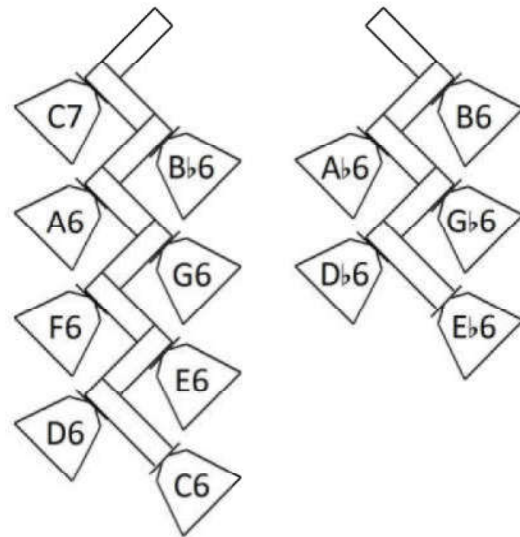

Cat 1176 - Bell tree solo score

Level 3

The tree is assumed to be LV throughout.

Possible methods of performance

As written: for bell tree and piano accompaniment, and the tree is assumed to be LV throughout.

This is also available as a bell tree solo with handbell choir accompaniment: Cat. 20715

Suggested Bell Tree Set-up

The composer suggests the bells be strung onto two trees according to the diagram to the right. The tree on the right is put on the stand arm first with the one on the left in front. This puts accidentals above and behind their diatonic bell. Though the $G\flat$ and $D\flat$ are not used, they allow the $E\flat$ to be positioned behind the E. Because the $B\flat$ is used a lot more than the B, the $B\flat$ is put in the front tree.

To my niece Nina

A Moment of Buoyancy

Bell tree solo and piano accompaniment

Cat. 1176

Level 3

Paul Kinney
ASCAP

Mysteriously ♩ = 108

The musical score is written for a Tree solo and piano accompaniment. It is in 4/4 time and begins with the tempo marking 'Mysteriously' and a quarter note equal to 108 beats per minute. The score is divided into two systems. The first system shows the Tree solo in the upper staff and the piano accompaniment in the lower staves. The piano part includes dynamic markings of *f* and *mp*, and pedal markings (*Ped.*). The second system starts at measure 8 and continues the piano accompaniment with *Ped.* markings. A large, stylized illustration of a yellow bell tree flower is overlaid on the score. A prominent watermark reading 'Copyrighted material.' is placed diagonally across the first system, and another watermark reading 'Please return to our store to order this item.' is placed diagonally across the second system.